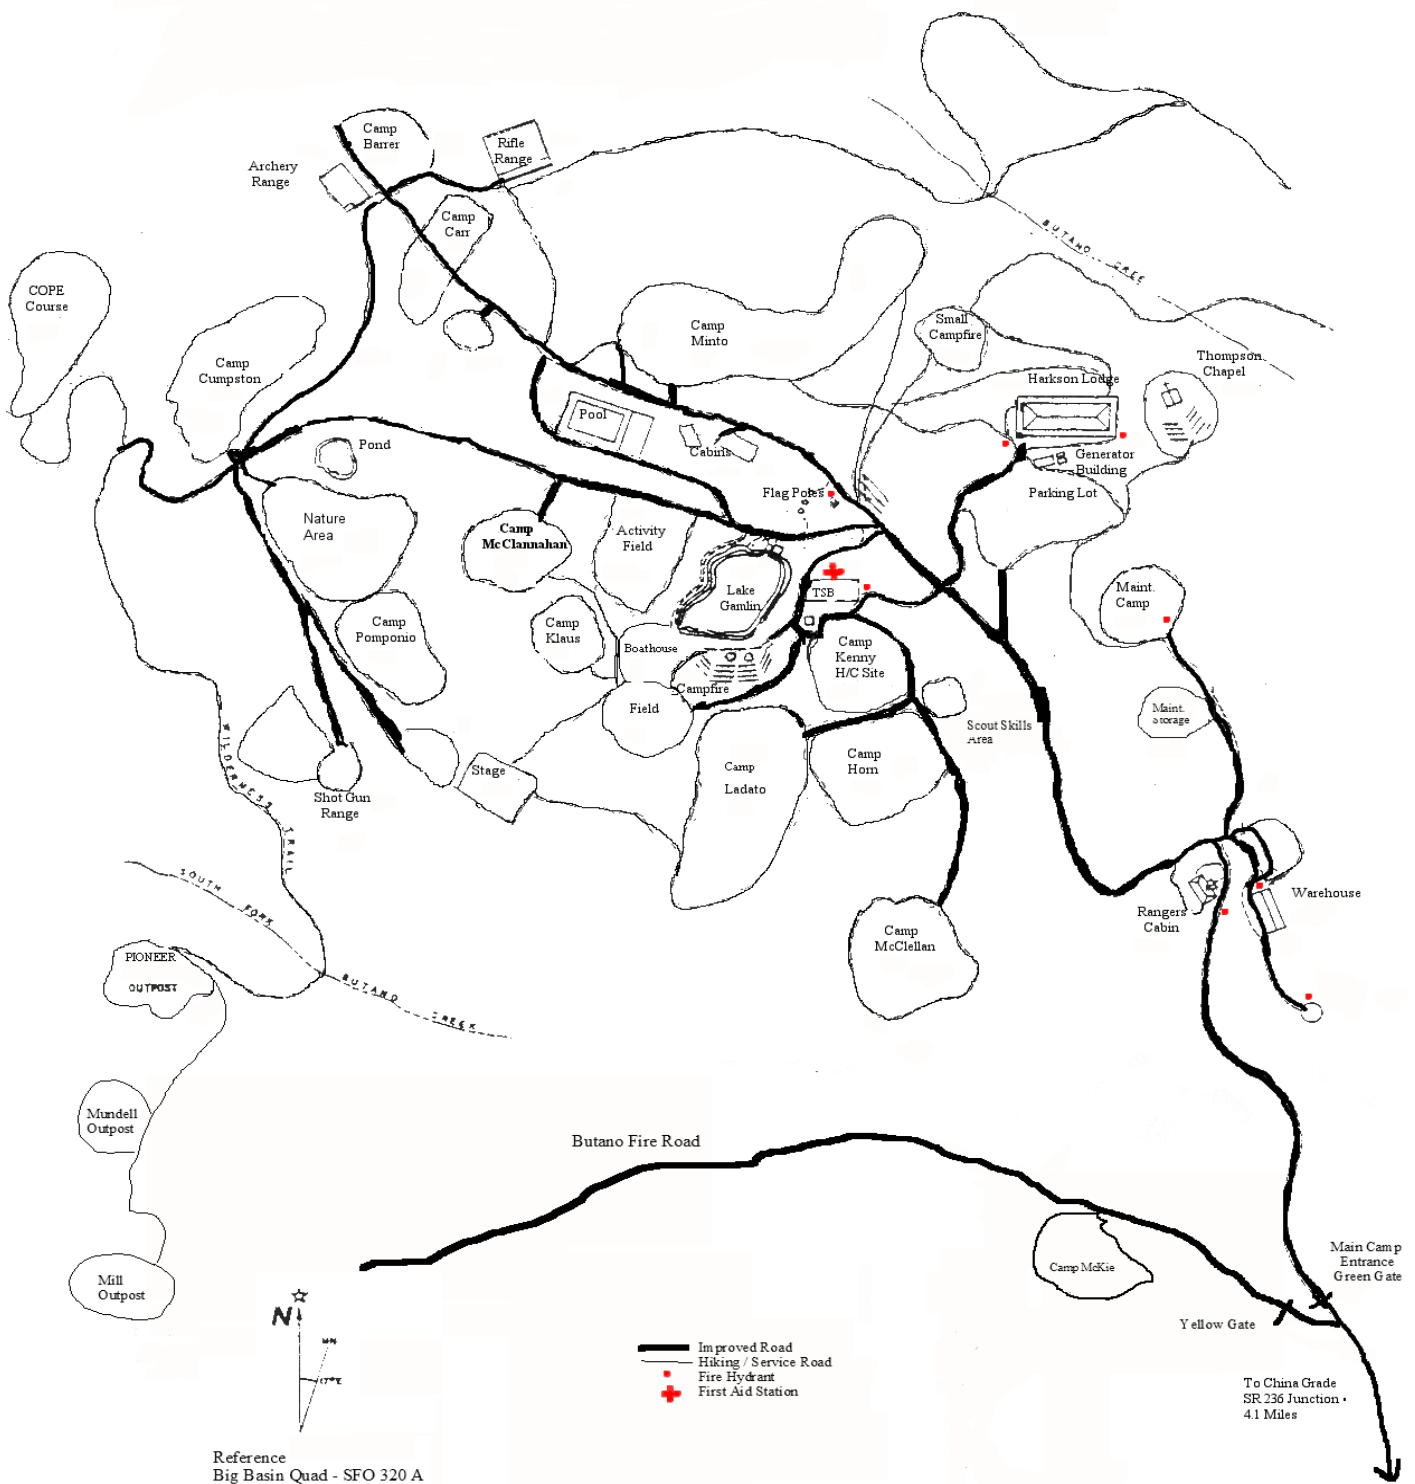

CUTTER SCOUT RESERVATION

Pacific Skyline Council Boy Scouts of America

Reference
Big Basin Quad - SFO 320 A
East Half - Sec 23

To China Grade
SR 236 Junction
4.1 Miles